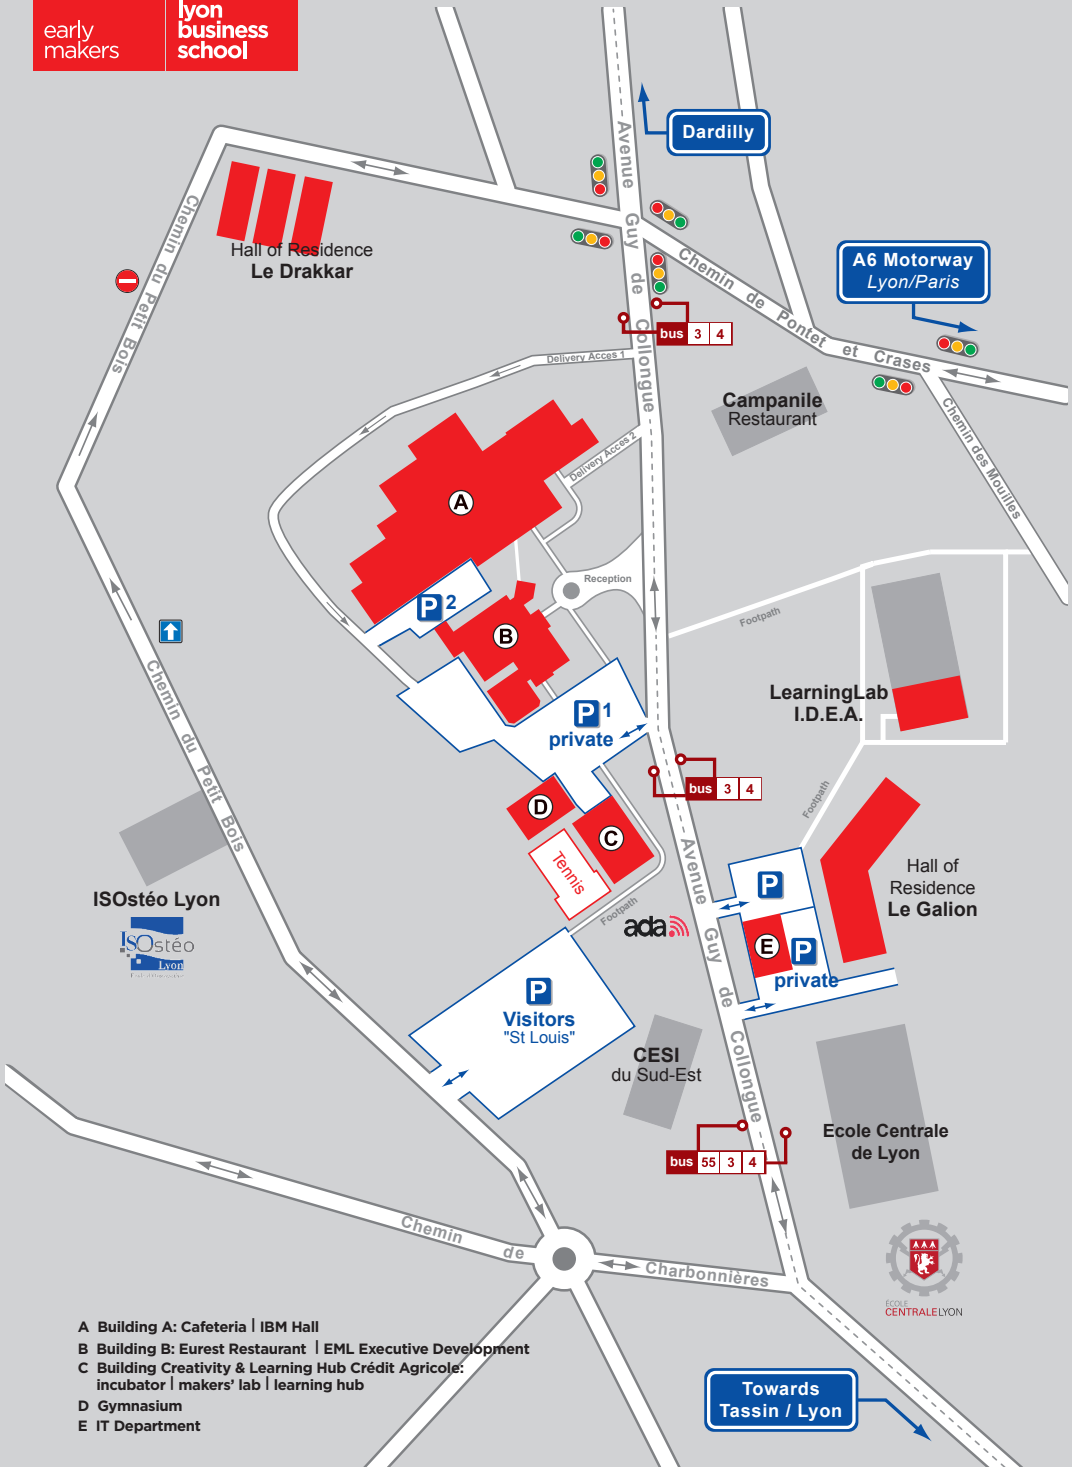

# Lyon-Ecully campus

- A Building A: Cafeteria | IBM Hall
- B Building B: Eurest Restaurant | EML Executive Development
- C Building Creativity & Learning Hub Crédit Agricole: incubator | makers' lab | learning hub
- D Gymnasium
- E IT Department

Towards  
Tassin / Lyon

**emlyon business school**  
23 avenue Guy de Collongue  
69130 Ecully

**Building E**  
38 avenue Guy de Collongue  
69130 Ecully

**St Louis Car Park**  
22 chemin du Petit Bois  
69130 Ecully

**Hall of Residence Le Drakkar**  
98 chemin du Petit Bois  
69130 Ecully

**Creativity & Learning Hub Crédit Agricole**  
23 avenue Guy de Collongue  
69130 Ecully

**Hall of Residence Le Galion**  
38 avenue Guy de Collongue  
69130 Ecully